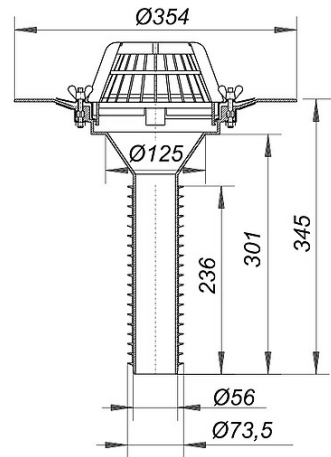

## renova roof drain type 63 T, 345 mm, DN 70

Product Number: **630049**  
EAN: 4001636630049  
Discount group: 3

### Specification clause

installed by pushing into the bore of pipe, usually  
without removing the existing roof drain  
with: multi ribbed seal  
stainless steel clamp ring for securing  
single-ply membranes  
domed grating  
temporary blanking plate  
material: polypropylene, UV-stabilized  
rubber co-moulding