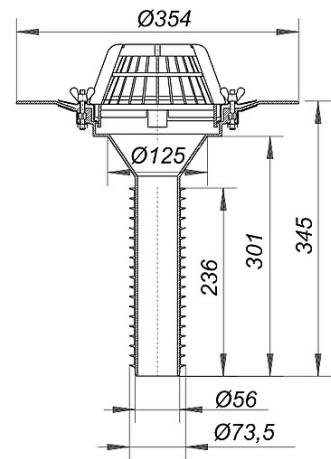

renova roof drain type 63 T, 345 mm, DN 70

Product Number: **630049**
EAN: 4001636630049
Discount group: 3

Specification clause

installed by pushing into the bore of pipe, usually
without removing the existing roof drain
with: multi ribbed seal
stainless steel clamp ring for securing
single-ply membranes
domed grating
temporary blanking plate
material: polypropylene, UV-stabilized
rubber co-moulding